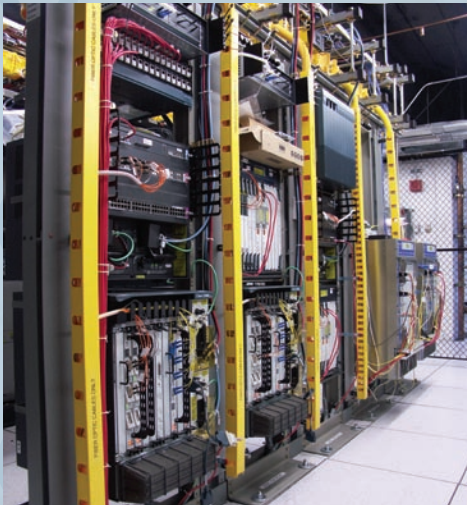

VALLEY
EXCHANGE